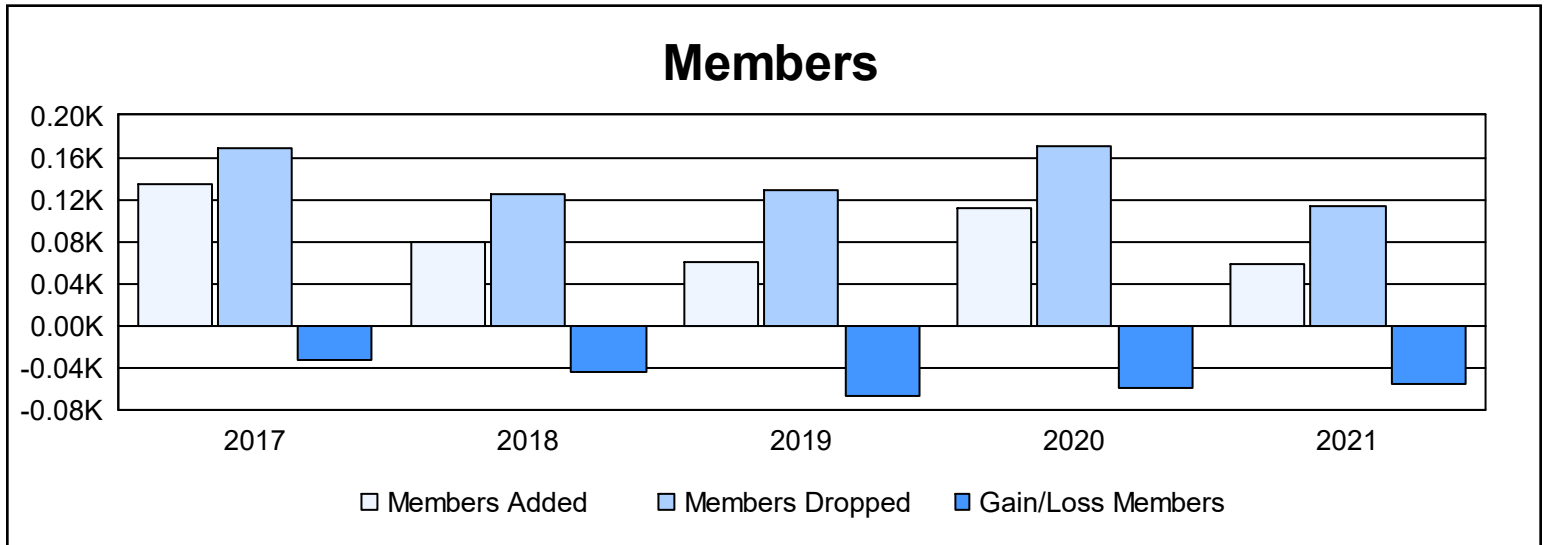

Year	New Clubs	Dropped Clubs	Gain/ Loss Clubs	New Members	Charter Members	Reinstate Members	Transfer Members	Total Member Added	Total Members Dropped	Gain/ Loss Members
2016-2017	1	3	-2	96	29	4	6	135	168	-33
2017-2018	0	0	0	67	2	6	4	79	124	-45
2018-2019	0	2	-2	53	2	4	2	61	128	-67
2019-2020	0	2	-2	78	8	13	12	111	170	-59
2020-2021	0	3	-3	38	1	11	8	58	113	-55
<b>Average</b>	<b>0</b>	<b>2</b>	<b>-2</b>	<b>66</b>	<b>8</b>	<b>8</b>	<b>6</b>	<b>89</b>	<b>141</b>	<b>-52</b>

### Membership Composition June 2021 Cumulative