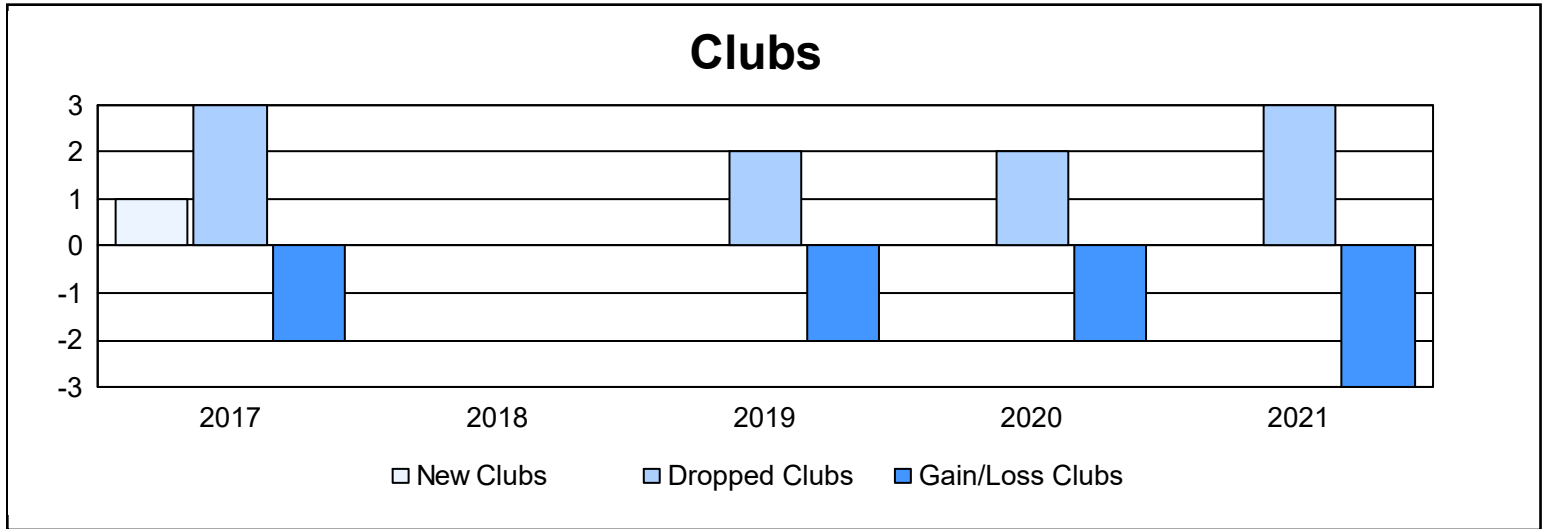

Year	New Clubs	Dropped Clubs	Gain/ Loss Clubs	New Members	Charter Members	Reinstate Members	Transfer Members	Total Member Added	Total Members Dropped	Gain/ Loss Members
2016-2017	1	3	-2	96	29	4	6	135	168	-33
2017-2018	0	0	0	67	2	6	4	79	124	-45
2018-2019	0	2	-2	53	2	4	2	61	128	-67
2019-2020	0	2	-2	78	8	13	12	111	170	-59
2020-2021	0	3	-3	38	1	11	8	58	113	-55
<b>Average</b>	<b>0</b>	<b>2</b>	<b>-2</b>	<b>66</b>	<b>8</b>	<b>8</b>	<b>6</b>	<b>89</b>	<b>141</b>	<b>-52</b>

### Membership Composition June 2021 Cumulative